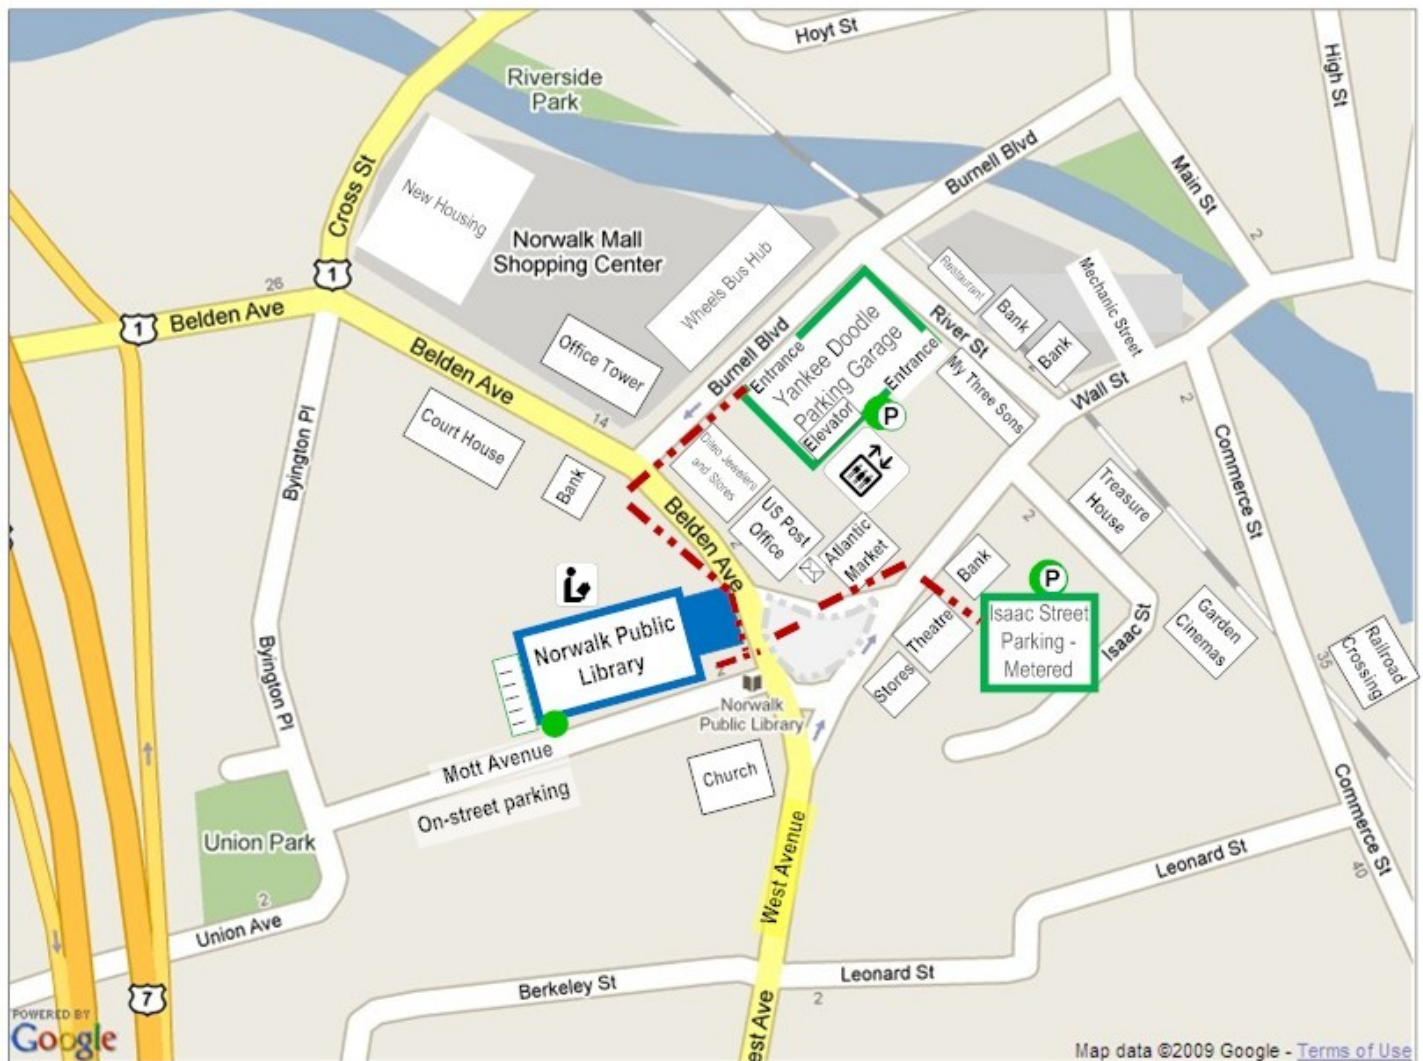

Coming to The Norwalk Public Library?

Nearby Public Parking Shown Below

Norwalk Public Library
1 Belden Avenue, Norwalk, CT 06850
203-899-2780
Corner Mott Avenue and Belden Avenue

Parking areas and Yankee Doodle Parking Garage near Library marked with Green Dot.

\$.50/hour - \$2. MAX/24 Hour.

On-street parking limited to 2 Hours - timed from when you park to when you arrive back at your vehicle.

Mott Avenue may have spots open for on-street parking.

Other parking information posted on signs on streets and at parking garage.